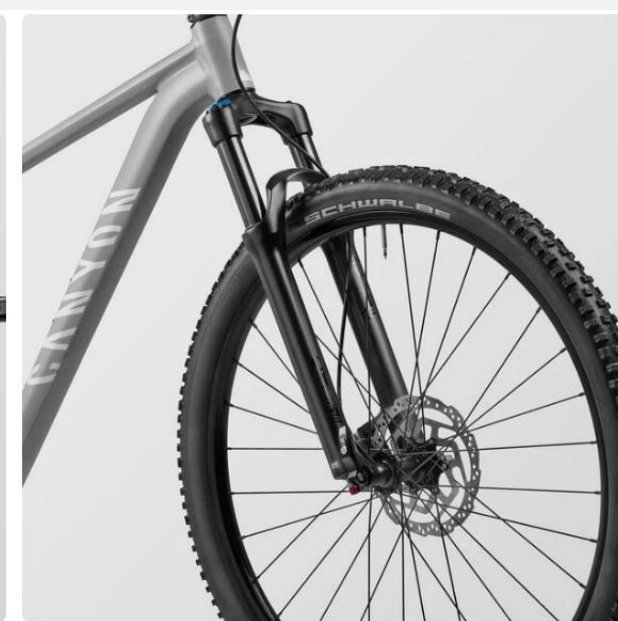

AlexRims DP2.5

Kenda Booster 29x2.20"

KG

--

CANYON

GRAND CANYON 6

PREZZO 1.099€

ALLUMINIO

SR Suntour XCR 100mm

SHIMANO DEORE XT 12V (10-51)

SHIMANO MT400 180/160mm

AlexRims MD25

SCHWALBE Rapid Rob – Tough Tom 29x2.25"

--

CUBE

ATTENTION

PREZZO 1.049€

ALLUMINIO

RockShox Judy silver TK 100mm

SHIMANO DEORE 2x11V (36x26 11-42)

SHIMANO MT200 180/160mm

CUBE ZX20

SCHWALBE Smart sam 29x2.25"

13.8 KG

GIANT TALON 0

PREZZO 1.099€

ALLUMINIO

SXC32-2 RL 29 RC 100mm

SHIMANO Deore M6100 1X12V

SHIMANO Deore M6100 180/160mm

Giant GX03V 29

Kenda Booster 29x2.4"